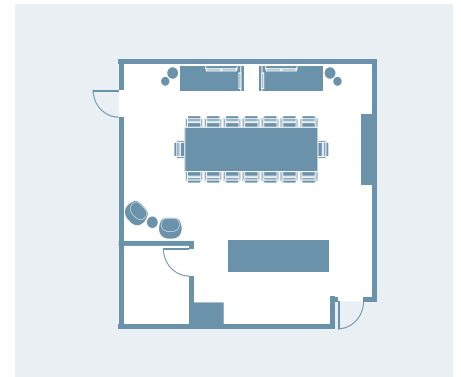

bishop peak boardroom

The Bishop Peak Boardroom boasts floor-to-ceiling windows overlooking the arrival court. The spacious room holds up to 16 with a conference table, executive seating, hospitality service bar and a large-screen Bluetooth TV.

DETAILS

- One large table seating up to 16
- Full AV capabilities
- Easy charging access
- Private service area for meals and break service
- Executive-style seating
- Includes contemporary lounge seating area